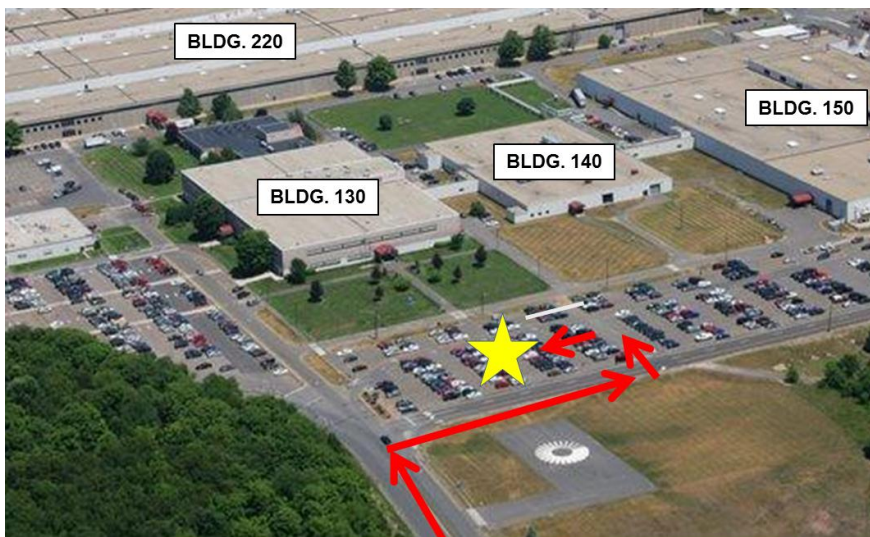

Directions to P&W Middletown Facility

1 Aircraft Road, Middletown, CT 06457

From Hartford: Take I-91 south until exit 22S to route 9 south. Follow route 9 south to exit 10, at the traffic light, proceed straight for approximately 3 miles

From East Hartford: Take I-84 west to route 2 East until exit 5D to route 3 (Putnam Bridge). Then proceed to I-91 south until exit 22S to route 9 south. Follow route 9 south to exit 10, at the traffic light, proceed straight for approximately 3 miles

From New York: Take I-95 north until exit 48 to I-91 north. Follow I-91 north until exit 22S to route 9 south. Follow route 9 south to exit 10, at the traffic light, proceed straight for approximately 3 miles

From New London: Take I-95 south until exit 69 to route 9 north. Follow route 9 south to exit 10, at the traffic light, proceed straight for approximately 3 miles.

Parking Information:

1. Enter P&W facility via Aircraft Road (Exit 10 off of Route 9)
2. Turn right at first stoplight
3. Take first left to enter parking lot area
4. Enter Bldg. 130 for badging